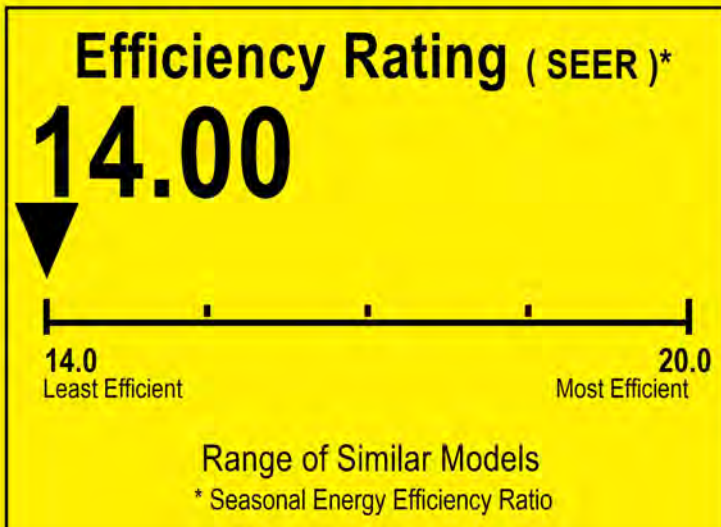

U.S. Government

Federal law prohibits removal of this label before consumer purchase.

ENERGYGUIDE

Central Air Conditioner
Cooling Only
Single Package

MRCOOL
Model MPC481M414A

For energy cost info, visit
productinfo.energy.gov

Notice

Federal law allow this unit to be installed in all U.S. states and territories.

Energy Efficiency Ratio(EER): This model's EER is 11.00.